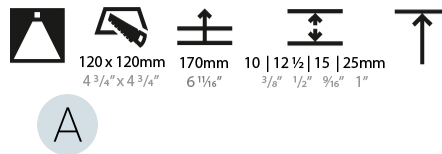

PHYSICAL

Diameter (mm): 95
Diameter (in): 3 3/4
Length (mm): 106
Length (in): 4 3/16
Width (mm): 106
Width (in): 4 3/16
Height (mm): 150
Height (in): 5 7/8
Ceiling Thickness (mm): 10 / 12.5 / 15 / 25
Ceiling Thickness (in): 3/8 or 1/2 or 9/16 or 1
Min. Recessing Depth (mm): 170
Min. Recessing Depth (in): 6 11/16
Light Distribution: Downlight
Weight (kg): 0.688
Weight (lbs): 1.52

Fixture Finish: SSR / BKV / CWI / CRY / HAB / LAG / UFT / ITA / RUA / RUR / MIC / FTG / MYG / TWT / LOD / PUS / FRO / FUP / KIA / POP / BLS / SPG / MEY / GOH / GUM / CHC / COM / ABZ / JAG / OBR / MOS / ROR

Fixture Material: Aluminum Die Cast
Cut-out Measurements: 120mm / 4 3/4" x 120mm / 4 3/4"
Upon Request: Unique Ceiling Thickness

ELECTRICAL

Lamp Type: LED (Zhaga Standard)
Input Wattage (W): 16.5
Total Output Wattage (W): 14.7
Dimming: Dali Dimming
Driver Included: No
Driver Location: Recessed Housing
Driver Type: Constant Current - 120Vac
Driver Class: Class 2
Housing: See Components
Input Voltage (V): 120
Constant Current (MA): 350

LED

Number of LEDs: 1
Color Temperature (°K): Warm Dim
Max. Delivered Lumen (lm): 770
Nominal Lumen (lm): 1140
CRI: >90 CRI
Lamp Life (hrs): 50000
Upon Request: RGB-W Tunable White Special Color Temperature
Special LED

OPTICAL

Reflector: 20 / 40 / 60
Upon Request: Special Beam Angles

RATINGS AND CERTIFICATIONS

Zaneen Group, Inc. 6260 Folsom Blvd, Suite 3382, F 416-247-9319, www.zaneen.com

Certified By: Certified for North American Standards
In a constant effort to supply the best product, we reserve the right to change specifications or materials without notice. The most recent specification sheets are found at zaneen.com