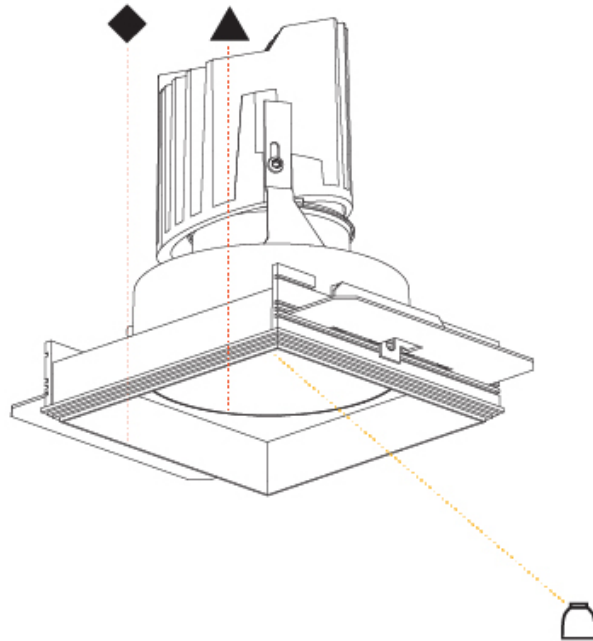

BIONIQ SQUARE DEEP TRIMLESS

A35532-

PROJECT

TYPE

SPECIFIER

QUANTITY

DATE

A