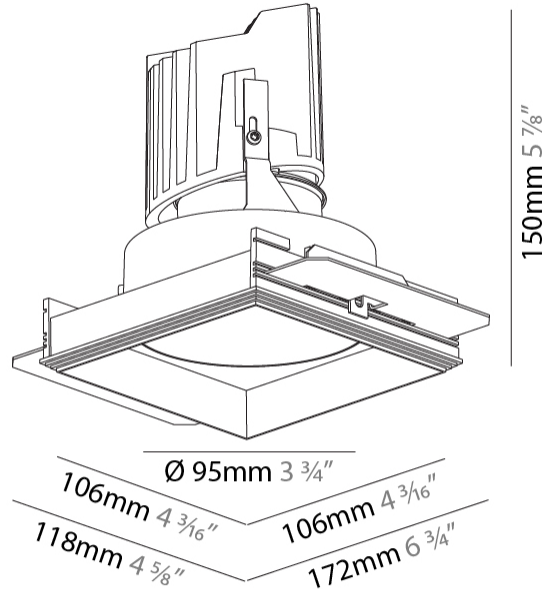

PHYSICAL

Diameter (mm): 95
Diameter (in): 3 3/4
Length (mm): 106
Length (in): 4 3/16
Width (mm): 106
Width (in): 4 3/16
Height (mm): 150
Height (in): 5 7/8
Ceiling Thickness (mm): 10 / 12.5 / 15 / 25
Ceiling Thickness (in): 3/8 or 1/2 or 9/16 or 1
Min. Recessing Depth (mm): 170
Min. Recessing Depth (in): 6 11/16
Light Distribution: Downlight
Weight (kg): 0.688
Weight (lbs): 1.52

Fixture Finish: SSR / BKV / CWI / CRY / HAB / LAG / UFT / ITA / RUA / RUR / MIC / FTG / MYG / TWT / LOD / PUS / FRO / FUP / KIA / POP / BLS / SPG / MEY / GOH / GUM / CHC / COM / ABZ / JAG / OBR / MOS / ROR

Fixture Material: Aluminum Die Cast
Cut-out Measurements: 120mm / 4 3/4" x 120mm / 4 3/4"
Upon Request: Unique Ceiling Thickness

ELECTRICAL

Lamp Type: LED (Zhaga Standard)
Input Wattage (W): 16.5
Total Output Wattage (W): 14.7
Dimming: Dali Dimming
Driver Included: No
Driver Location: Recessed Housing
Driver Type: Constant Current - 120Vac
Driver Class: Class 2
Housing: See Components
Input Voltage (V): 120
Constant Current (MA): 350

LED

Number of LEDs: 1
Color Temperature (°K): Warm Dim
Max. Delivered Lumen (lm): 770
Nominal Lumen (lm): 1140
CRI: >90 CRI
Lamp Life (hrs): 50000
Upon Request: RGB-W Tunable White Special Color Temperature
Special LED

OPTICAL

Reflector: 20 / 40 / 60
Upon Request: Special Beam Angles

RATINGS AND CERTIFICATIONS

Zaneen Group, Inc. 6260 Folsom Blvd, Suite 3382, F 416-247-9319, www.zaneen.com

Certified By: Certified for North American Standards
In a constant effort to supply the best product, we reserve the right to change specifications or materials without notice. The most recent specification sheets are found at zaneen.com